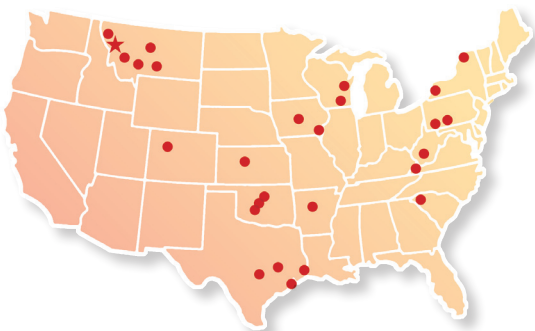

.....  
**MONTANA  
 REPERTORY  
 THEATRE**

.....  
**JOHN PATRICK  
 SHANLEY'S**

**Doubt**  
 A PARABLE

**MONTANA REPERTORY  
 THEATRE**

The University of Montana  
 College of Visual and Performing Arts  
 School of Theatre & Dance (MFA004)  
 Missoula, Montana 59812-8136

# 2012 NATIONAL TOUR

## MARCH

1	THU	<b>Conway, Arkansas</b> / Reynolds Performance Hall
6	TUE	<b>Austin, Texas</b> / Paramount Theatre
7	WED	<b>College Station, Texas</b> / Rudder Theatre
8	THU	<b>Orange, Texas</b> / Lutchter Theatre
9	FRI	<b>Galveston, Texas</b> / Grand 1894 Opera House
15	THU	<b>Clemson, South Carolina</b> / Brook Center Theatre
17	SAT	<b>Marion, Virginia</b> / The Lincoln Theatre
21	WED	<b>Wise, Virginia</b> / Adams Performing Arts Center
23	FRI	<b>Charleston, West Virginia</b> / Clay Center
24	SAT	<b>Uniontown, Pennsylvania</b> / State Theatre Center for the Arts
29	THU	<b>Bradford, Pennsylvania</b> / Bradford Creative and Performing Arts
30	FRI	<b>Buffalo, New York</b> / University of Buffalo Center for the Arts
31	SAT	<b>Ogdensburg, New York</b> / George Hall Auditorium