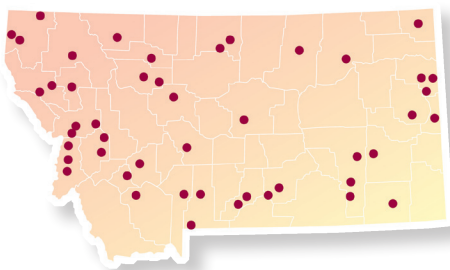

MONTANA REPERTORY THEATRE

EDUCATIONAL OUTREACH TOUR / FALL 2010

The *Real* Legend of Sleepy Hollow

ADAPTED FOR THE STAGE BY
RON FITZGERALD

Join two of Washington Irving's most famous characters, Rip Van Winkle and Ichabod Crane, as they embark on a crazy, spooky quest to unearth the true story of the Headless Horseman and reclaim both the honor and the bride Ichabod lost years ago.

This 50-minute production continues Montana Rep's tradition of presenting staged works by acclaimed writers to Montana students and communities.

We will be touring to 47 communities across the Big Sky State!